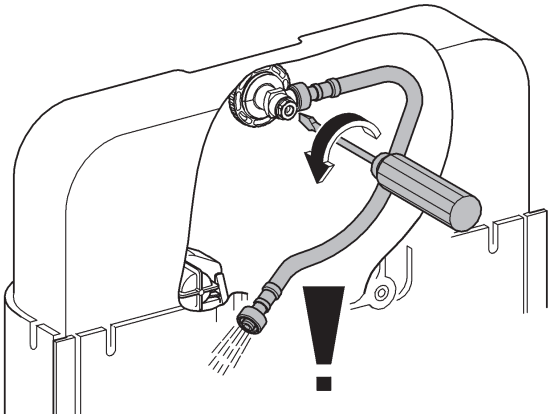

Design & Quality Engineering GROHE Germany

96.303.231/ÄM 220499/12.10

GROHE

 ENJOY WATER®

N DK FIN S

A series of 20 horizontal lines spaced evenly down the page, providing a template for handwriting practice.