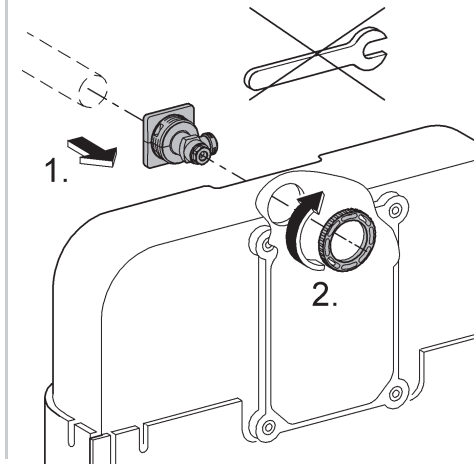

Design & Quality Engineering GROHE Germany

96.303.231/ÄM 220499/12.10

GROHE

 ENJOY WATER®

N DK FIN S

A series of 20 horizontal lines spaced evenly down the page, providing a template for handwriting practice.