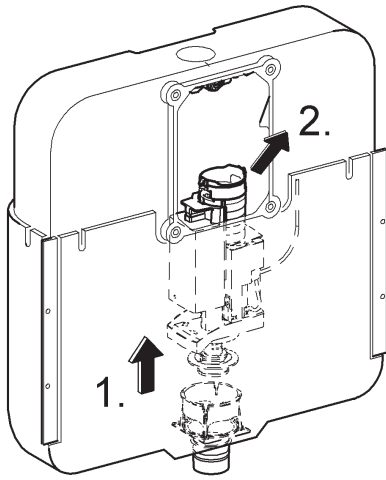

Design & Quality Engineering GROHE Germany

96.303.231/ÄM 220499/12.10

GROHE

 ENJOY WATER®

N DK FIN S

A series of 20 horizontal lines spaced evenly down the page, providing a template for handwriting practice.