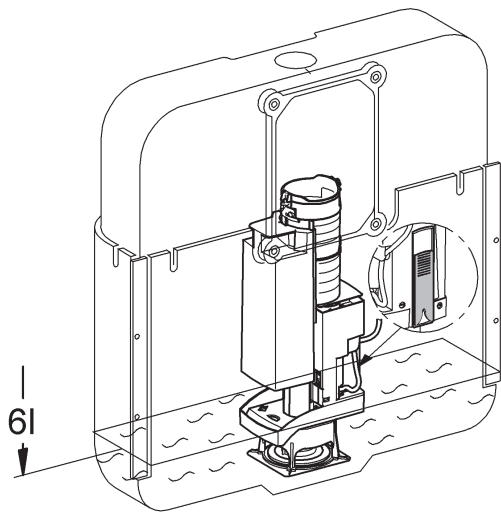

Design & Quality Engineering GROHE Germany

96.303.231/ÄM 220499/12.10

GROHE

 ENJOY WATER®

N DK FIN S

A series of 20 horizontal lines spaced evenly down the page, providing a template for handwriting practice.