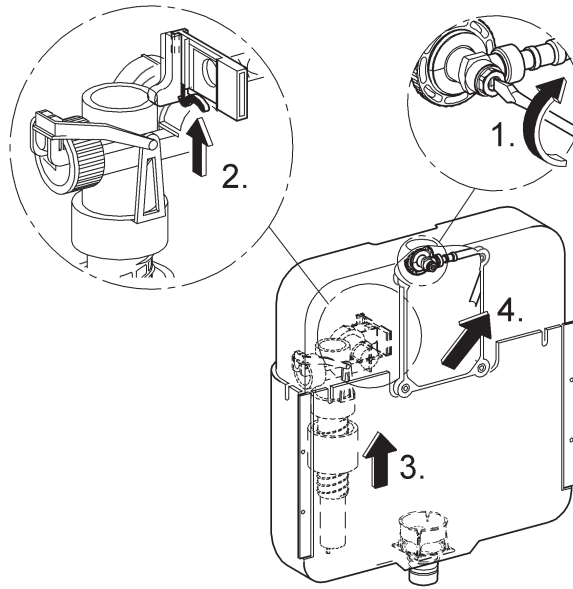

Design & Quality Engineering GROHE Germany

96.303.231/ÄM 220499/12.10

GROHE

 ENJOY WATER®

N DK FIN S

A series of 20 horizontal lines spaced evenly down the page, providing a template for handwriting practice.