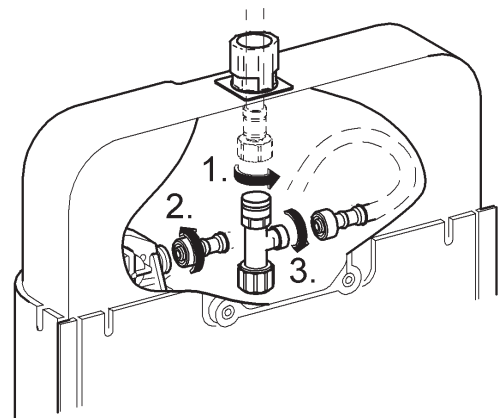

Design & Quality Engineering GROHE Germany

96.303.231/ÄM 220499/12.10

GROHE

 ENJOY WATER®

N DK FIN S

A series of 20 horizontal lines spaced evenly down the page, providing a template for handwriting practice.