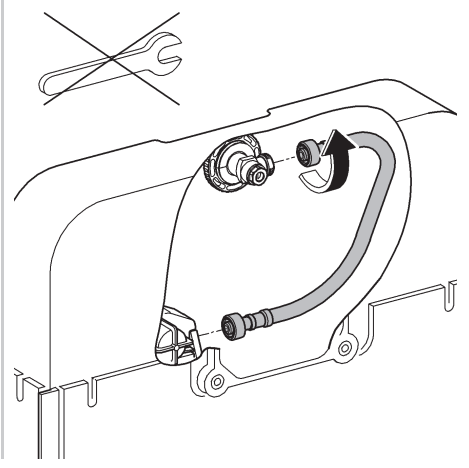

Design & Quality Engineering GROHE Germany

96.303.231/ÄM 220499/12.10

GROHE

 ENJOY WATER®

N DK FIN S

A series of 20 horizontal lines spaced evenly down the page, providing a template for handwriting practice.