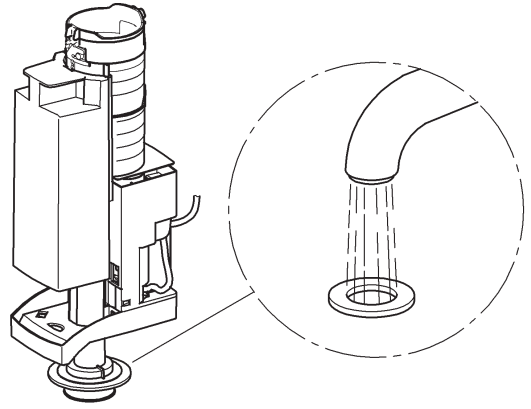

Design & Quality Engineering GROHE Germany

96.303.231/ÄM 220499/12.10

GROHE

 ENJOY WATER®

N DK FIN S

A series of 20 horizontal lines spaced evenly down the page, providing a template for handwriting practice.