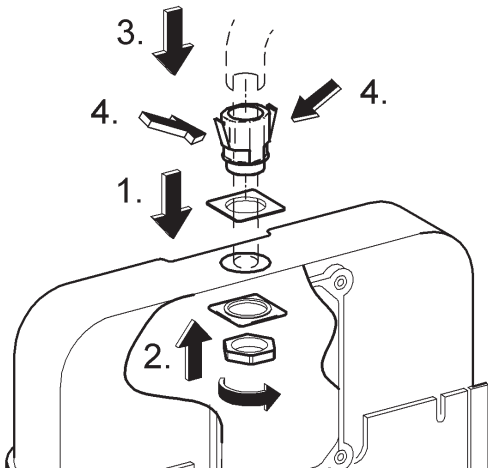

Design & Quality Engineering GROHE Germany

96.303.231/ÄM 220499/12.10

GROHE

 ENJOY WATER®

N DK FIN S

A series of 20 horizontal lines spaced evenly down the page, providing a template for handwriting practice.