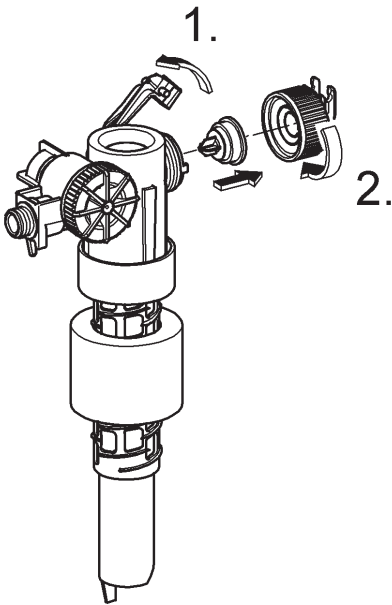

Design & Quality Engineering GROHE Germany

96.303.231/ÄM 220499/12.10

GROHE

 ENJOY WATER®

N DK FIN S

A series of 20 horizontal lines spaced evenly down the page, providing a template for handwriting practice.