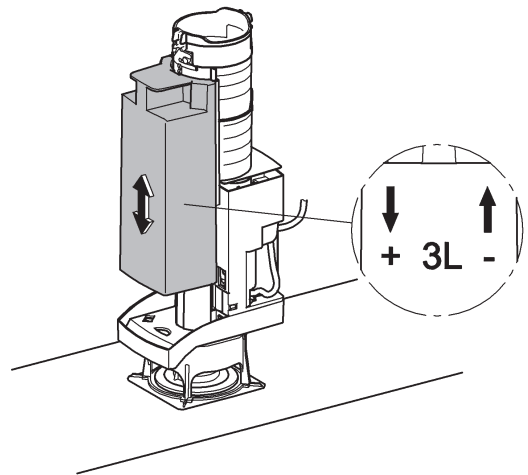

Design & Quality Engineering GROHE Germany

96.303.231/ÄM 220499/12.10

GROHE

 ENJOY WATER®

N DK FIN S

A series of 20 horizontal lines spaced evenly down the page, providing a template for handwriting practice.