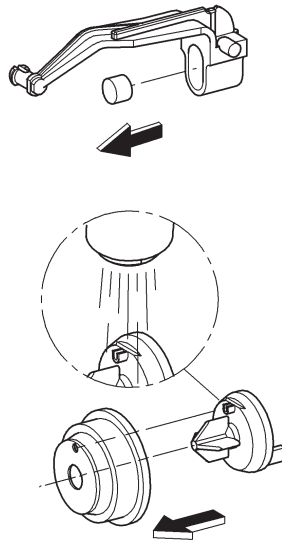

Design & Quality Engineering GROHE Germany

96.303.231/ÄM 220499/12.10

GROHE

 ENJOY WATER®

N DK FIN S

A series of 20 horizontal lines spaced evenly down the page, providing a template for handwriting practice.