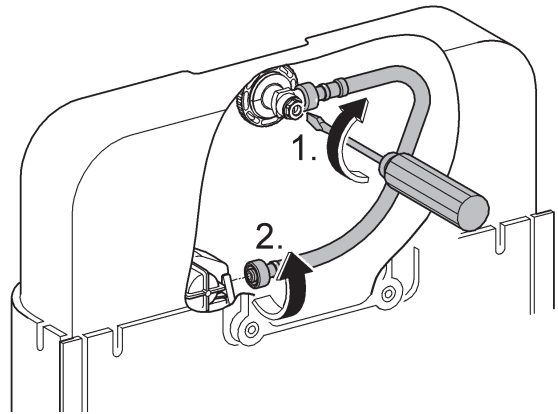

Design & Quality Engineering GROHE Germany

96.303.231/ÄM 220499/12.10

GROHE

 ENJOY WATER®

N DK FIN S

A series of 20 horizontal lines spaced evenly down the page, providing a template for handwriting practice.