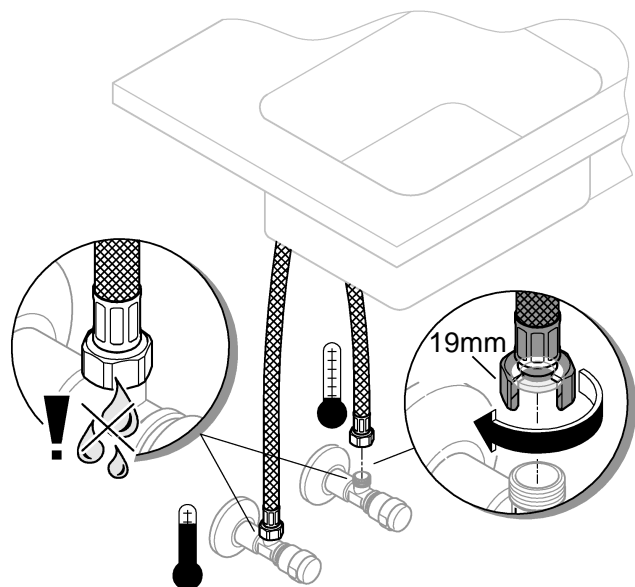

DIN 1988  
DIN EN 806

1

2

3

A series of horizontal lines for writing, consisting of 20 evenly spaced lines extending across the width of the page.

Pure Freude an Wasser

**GROHE**  

**D**  
☎ +49 571 3989 333  
impressum@grohe.de