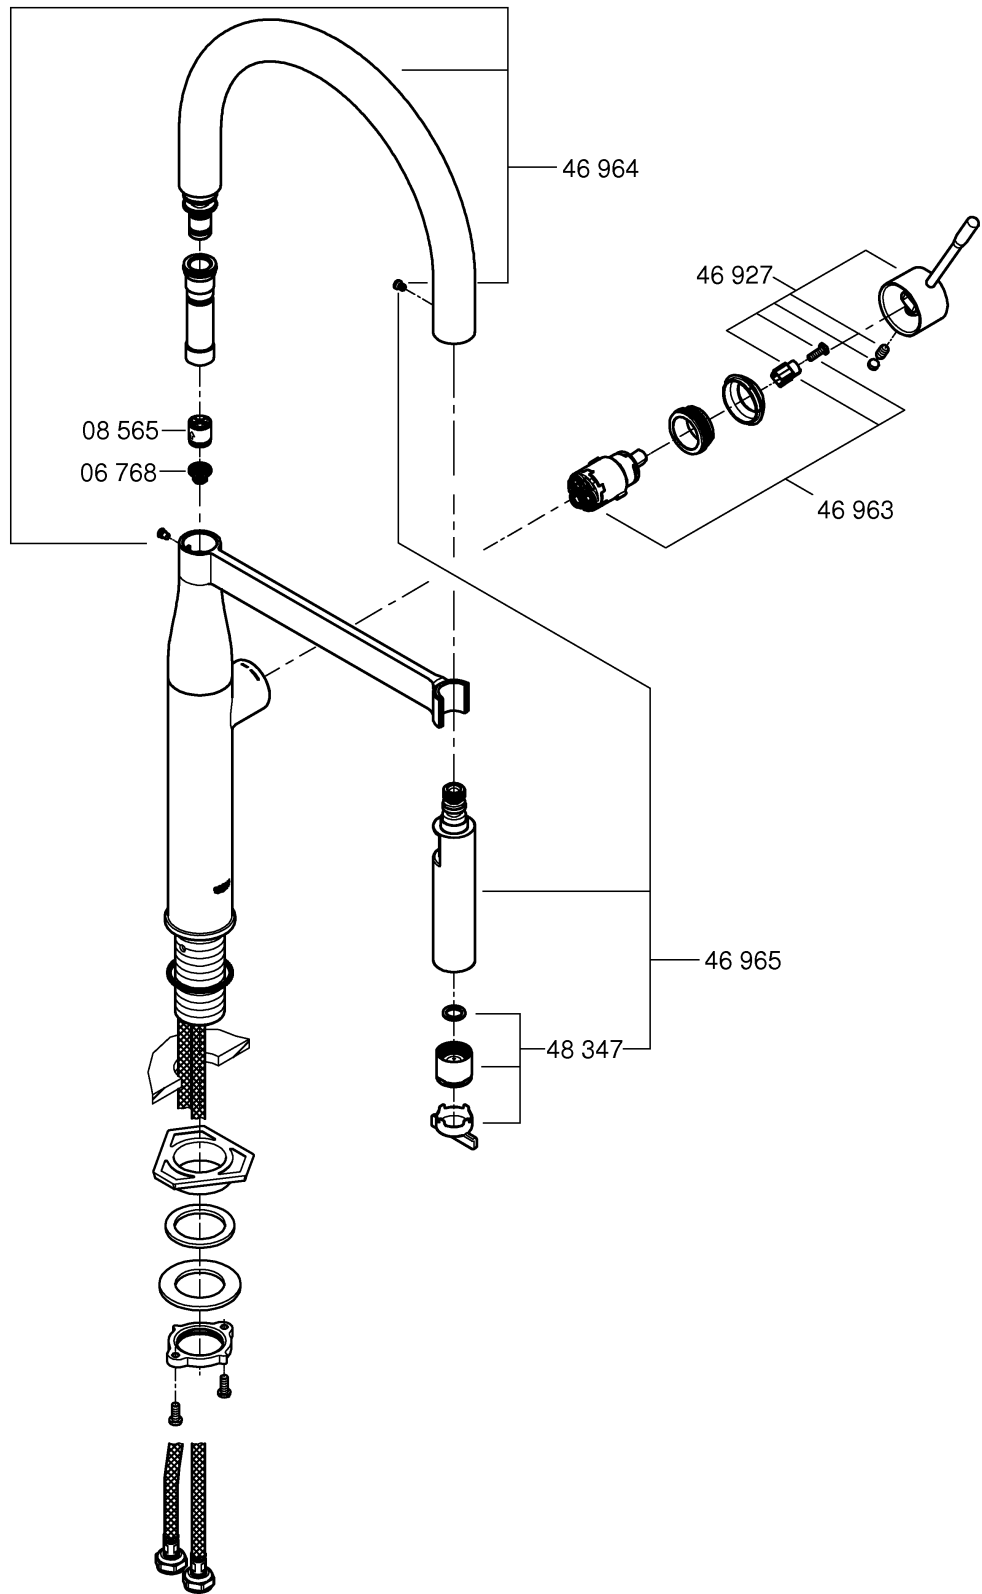

DIN 1988  
DIN EN 806

1

2

3

A series of horizontal lines for writing, consisting of 20 evenly spaced lines extending across the width of the page.

Pure Freude an Wasser

**GROHE**  

**D**  
☎ +49 571 3989 333  
impressum@grohe.de