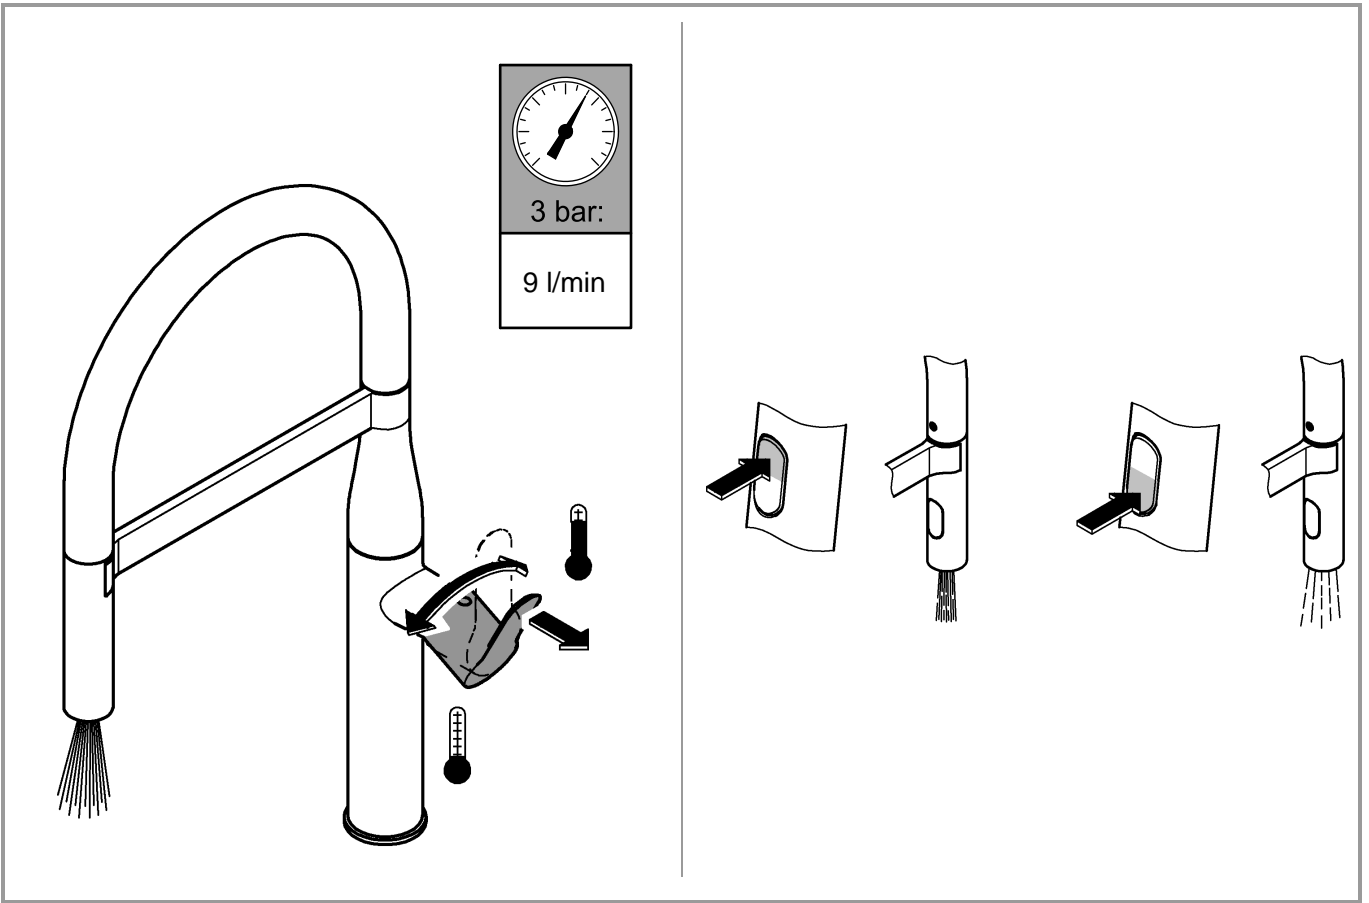

DIN 1988  
DIN EN 806

1

2

3

A series of horizontal lines for writing, consisting of 20 evenly spaced lines extending across the width of the page.

Pure Freude an Wasser

**GROHE**  

**D**  
☎ +49 571 3989 333  
impressum@grohe.de