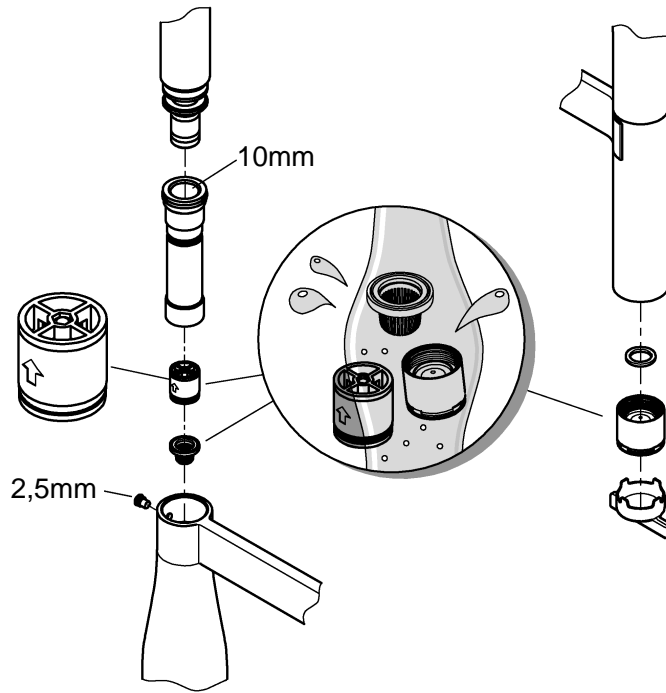

DIN 1988  
DIN EN 806

1

2

3

A series of horizontal lines for writing, consisting of 20 evenly spaced lines extending across the width of the page.

Pure Freude an Wasser

**GROHE**  

**D**  
☎ +49 571 3989 333  
impressum@grohe.de