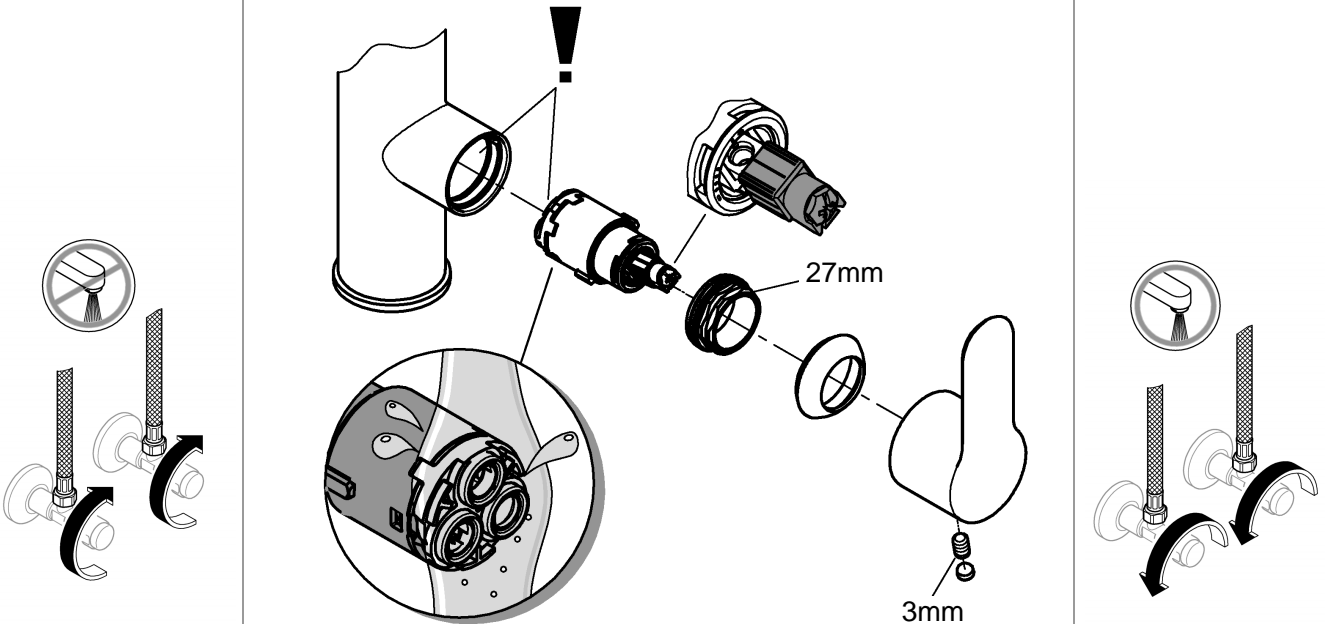

DIN 1988  
DIN EN 806

1

2

3

A series of horizontal lines for writing, consisting of 20 evenly spaced lines extending across the width of the page.

Pure Freude an Wasser

**GROHE**  

**D**  
☎ +49 571 3989 333  
impressum@grohe.de