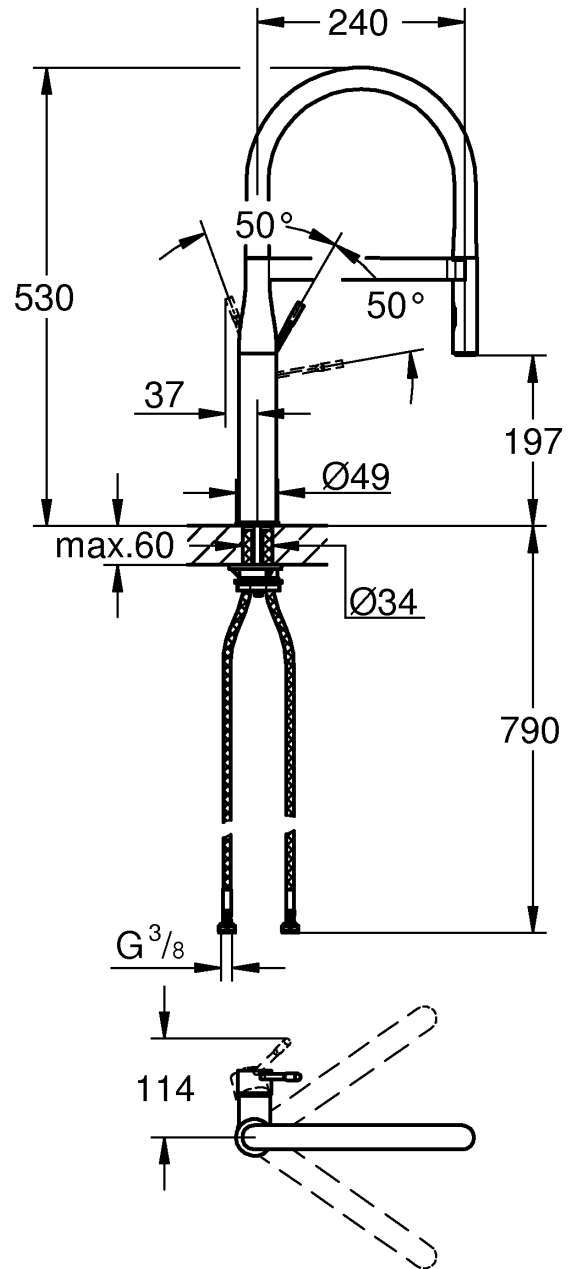

30 294

1

2

3

4

5

6

7

DIN 1988  
DIN EN 806

1

2

3

A series of horizontal lines for writing, consisting of 20 evenly spaced lines extending across the width of the page.

Pure Freude an Wasser

**GROHE**  

**D**  
☎ +49 571 3989 333  
impressum@grohe.de