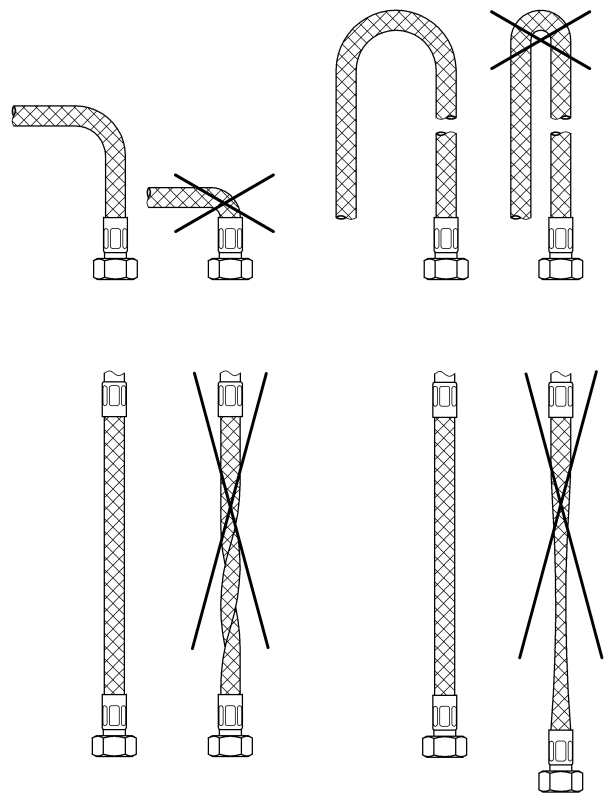

DIN 1988  
DIN EN 806

1

2

3

A series of horizontal lines for writing, consisting of 20 evenly spaced lines extending across the width of the page.

Pure Freude an Wasser

**GROHE**  

**D**  
☎ +49 571 3989 333  
impressum@grohe.de