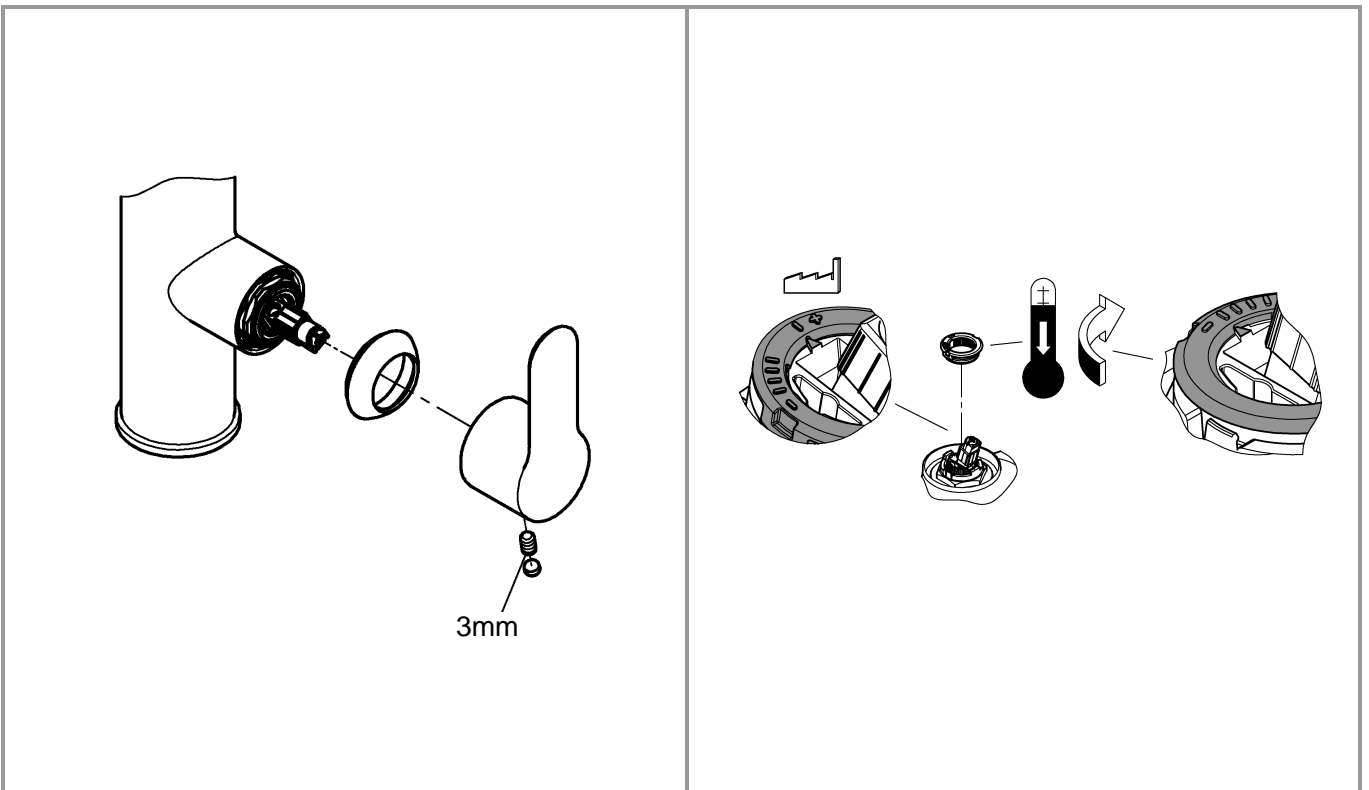

DIN 1988  
DIN EN 806

1

2

3

A series of horizontal lines for writing, consisting of 20 evenly spaced lines extending across the width of the page.

Pure Freude an Wasser

**GROHE**  

**D**  
☎ +49 571 3989 333  
impressum@grohe.de