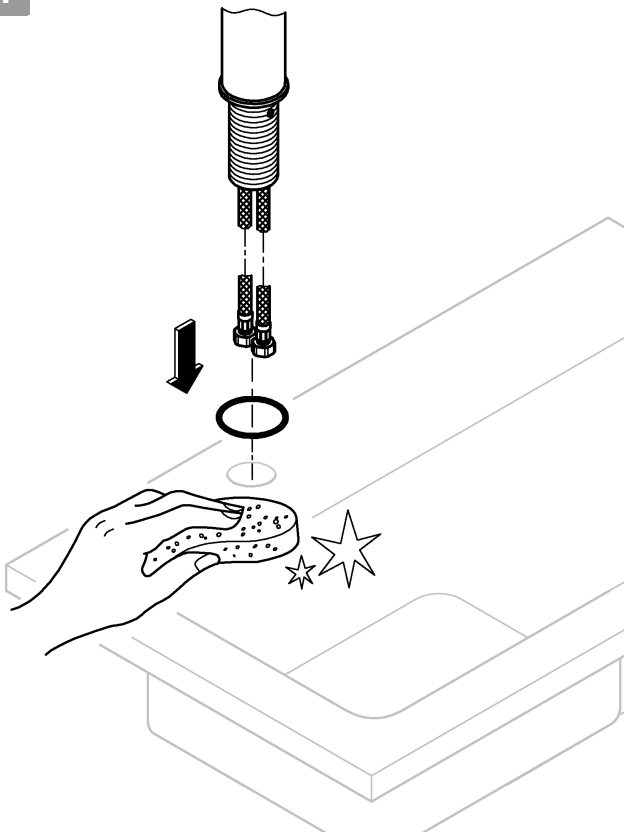

DIN 1988  
DIN EN 806

1

2

3

A series of horizontal lines for writing, consisting of 20 evenly spaced lines extending across the width of the page.

Pure Freude an Wasser

**GROHE**  

**D**  
☎ +49 571 3989 333  
impressum@grohe.de