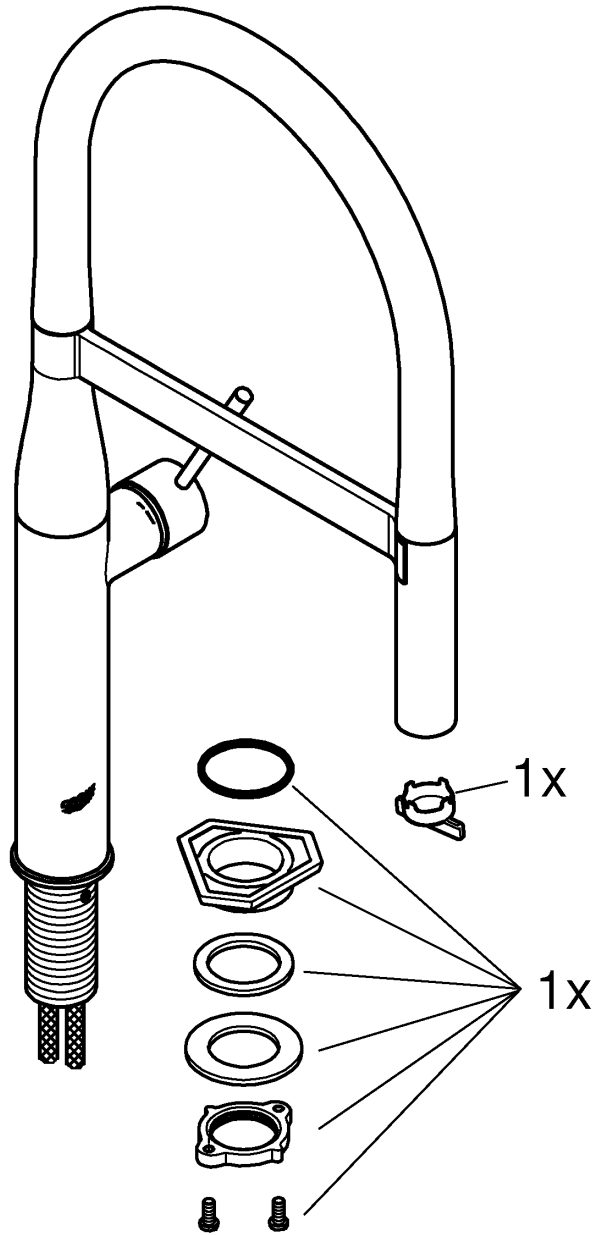

DIN 1988  
DIN EN 806

1

2

3

A series of horizontal lines for writing, consisting of 20 evenly spaced lines extending across the width of the page.

Pure Freude an Wasser

**GROHE**  

**D**  
☎ +49 571 3989 333  
impressum@grohe.de