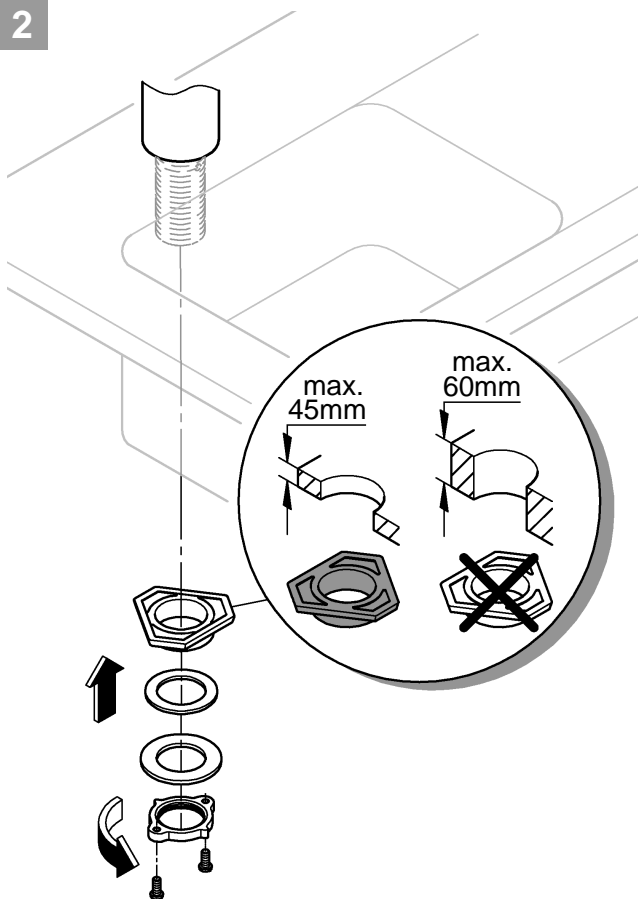

DIN 1988  
DIN EN 806

1

2

3

A series of horizontal lines for writing, consisting of 20 evenly spaced lines extending across the width of the page.

Pure Freude an Wasser

**GROHE**  

**D**  
☎ +49 571 3989 333  
impressum@grohe.de