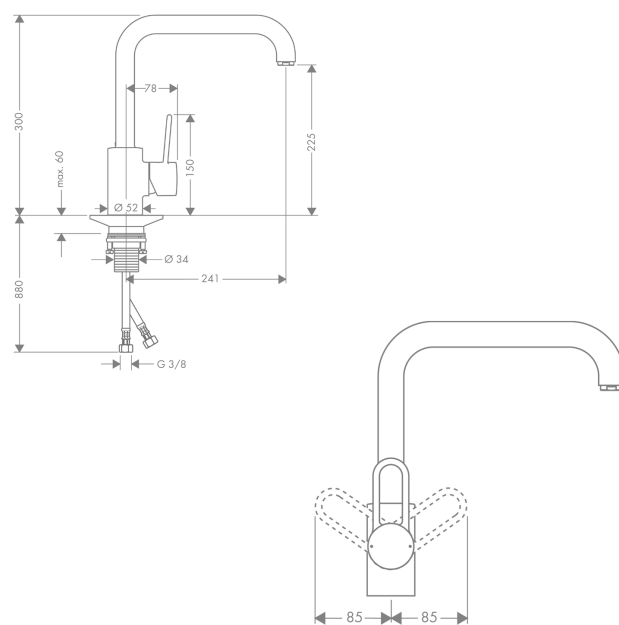

Måltegning